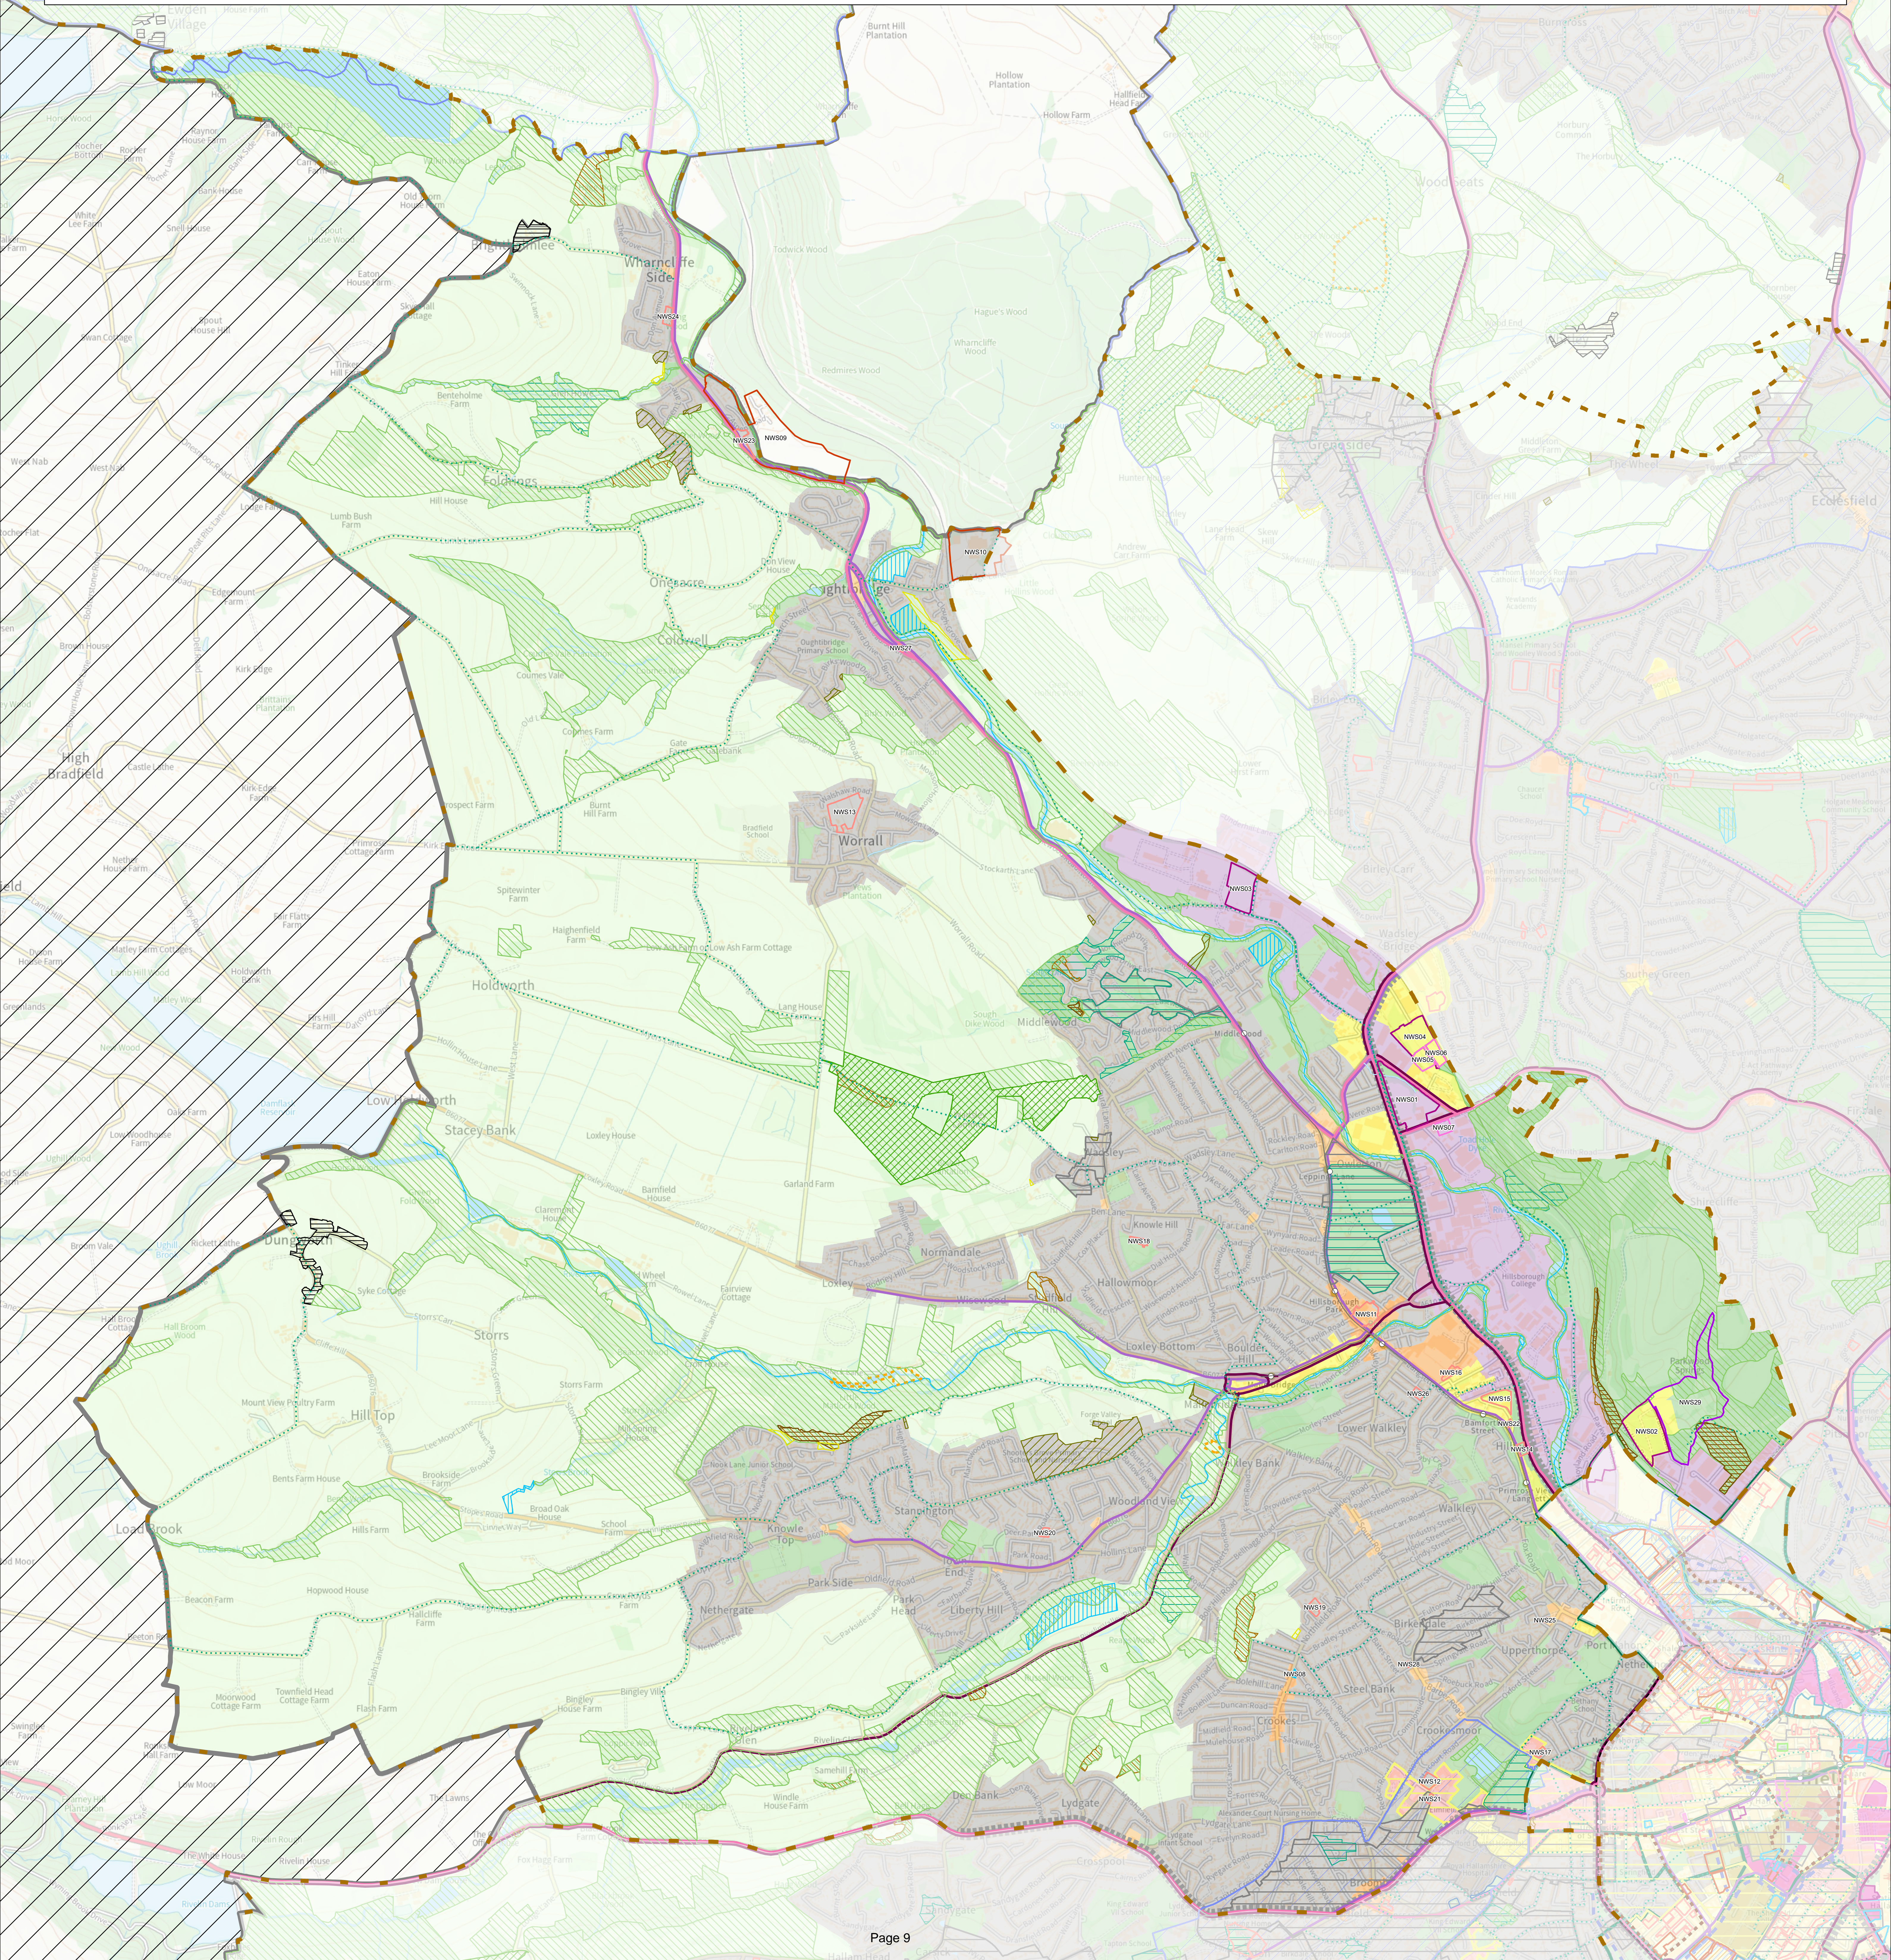

Other designations

- Larger Wind Turbine Location
- Catalyst Site
- Priority Location
- Innovation District
- Olympic Legacy Park
- Biological Site of Special Scientific Interest
- Geological Site of Special Scientific Interest
- Local Nature Reserve
- Local Wildlife Site
- Local Geological Site
- Local Green Space
- Scheduled Monument
- Conservation Area
- Historic Park, Garden or Cemetery
- Green Belt Village or Substantially Developed Road Frontage
- Addition to the Green Belt
- Removal from the Green Belt
- Night-time Quiet Area
- Area suitable for Purpose Built Student Accommodation
- Safeguarded for Flood Storage
- Main river
- Waterway